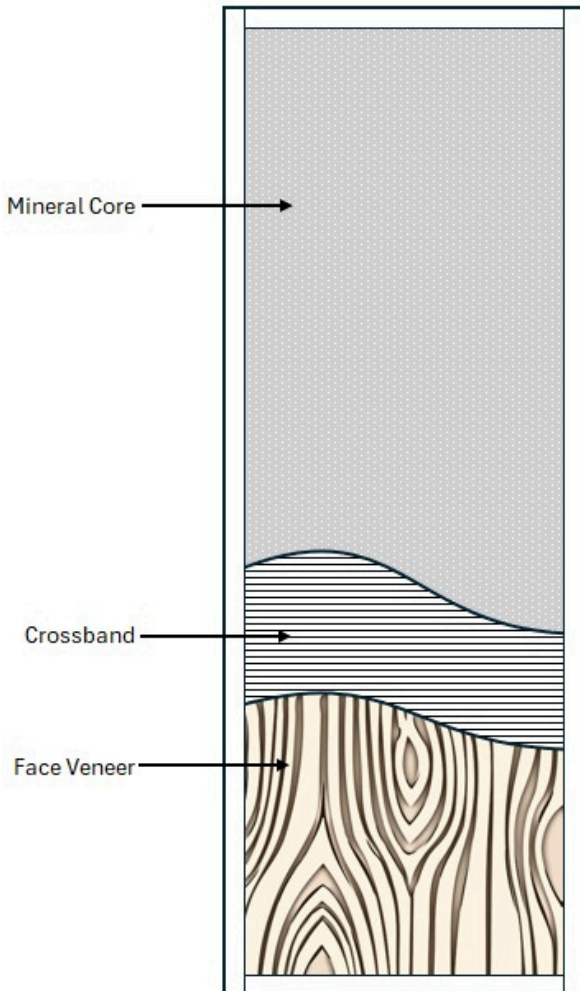

Stiles*: Latch and hinge stiles 1" Georgia Pacific firestop.

Rails*: 1-1/2" top rail and 1" bottom rail Georgia Pacific firestop.

Faces: All commercially available Premium Grade 5-Ply hardwood species, high density fiberboard (HDF) and high-pressure decorative laminates (HPDL).

Adhesives: Type-II interior.

Lites and Louvers: May not be installed less than 6" from any door edge; viewers up to 1" may be installed; 10" x 33" visible glass largest lite allowed. Larger sizes possible when using special glazing material.

Fusible Link Louvers: 1140 sq. in. maximum area allowed in lower 40" for door; 30" x 38" maximum size; 5" minimum from any door edge or hardware preps; 10" minimum from door bottom. Not allowed in doors with fire exit hardware or vision panels.

Prefitting**: Must be factory machined for hardware as specified.

Metal Edges: Required unless specified with concealed intumescent and as required for concealed vertical rod device.

Finishing: All species available raw or with water-borne stain base UV finish that meets or exceeds WDMA or AWI system TR-6. EPA and California Air Resources Board (CARB) approved.

Warranty: Lifetime warranty. See Haley warranty at [Haley Bros website](http://HaleyBros.com) for specific warranty details.

Short Form Specification: "Doors shall be Haley Architectural AFD-90 Neutral Pressure B Label 90-Minute" manufactured according to specifications in Haley catalog.

*Stile and rail minimums may vary due to hardware requirements.

**Door may be prefit by licensed W.H.I dealer or distributor.