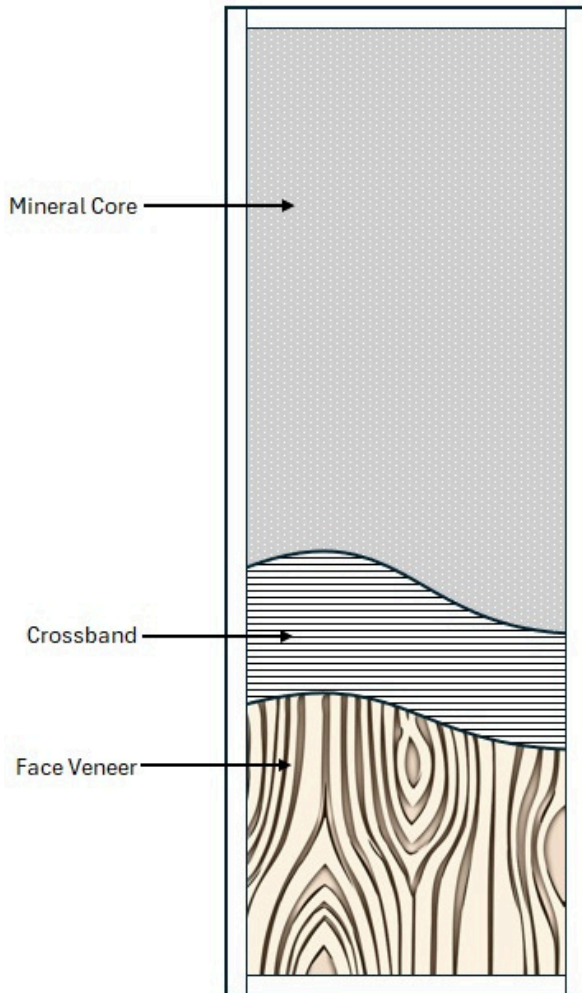

Thickness: 1-3/4"

Core: Mineral Core.

Stiles*: Latch and hinge stiles 1" Georgia Pacific firestop.

Rails*: 1-1/2" top rail and 1" bottom rail Georgia Pacific firestop.

Faces: All commercially available Premium Grade 5-Ply hardwood species, high density fiberboard (HDF) and high-pressure decorative laminates (HPDL).

Adhesives: Type-II interior.

Lites and Louvers: May not be installed less than 6" from any door edge; viewers up to 1" may be installed; 36" x 54" visible glass largest lite allowed. Larger sizes possible when using special glazing material.

Fusible Link Louvers: 1140 sq. in. maximum area allowed in lower 40" for door; 30" x 38" maximum size; 5" minimum from any door edge or hardware preps; 10" minimum from door bottom. Not allowed in doors with fire exit hardware or vision panels.

Prefitting**: Must be factory machined for hardware as specified.

Metal Edges: Not allowed except as required for concealed vertical rod device.

Finishing: All species available raw or with water-borne stain base UV finish that meets or exceeds WDMA or AWI system TR-6. EPA and California Air Resources Board (CARB) approved.

Warranty: Lifetime warranty. See Haley warranty at [Haley Bros website](http://HaleyBros.com) for specific warranty details.

Short Form Specification: "Doors shall be Haley Architectural AFD-60 Positive Pressure A 60-Minute B Label" manufactured according to specifications in Haley catalog.

*Stile and rail minimums may vary due to hardware requirements.

**Door may be prefitted by licensed W.H.I. dealer or distributor.