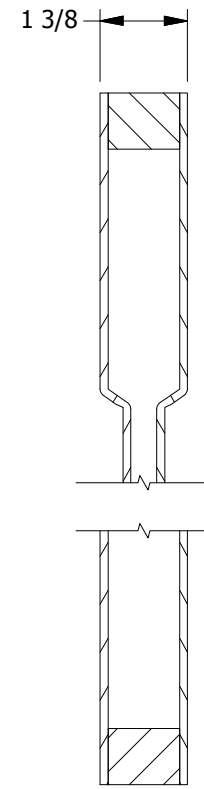

CRAFTSMAN III

A contemporary door that functions beautifully in renovated bungalows, sleek, modern homes and everything in between.

6'8" Sizes Available

1'0"	1'2"	1'3"	1'4"	1'6"	1'8"	1'10"	2'0"	2'2"	2'4"	2'6"	2'8"	2'10"	3'0"
				■	■	■	■	■	■	■	■	■	■

6291 Orangethorpe Ave
Buena Park, CA 90620

Ph: 800-854-5951
www.haleybros.com
info@haleybros.com

CRAFTSMAN III INTERIOR DOOR 6'8"

DIMENSION TABLE			
DOOR SIZE	"A"	"B"	"C"
1'-0" x 6'-8"	12"	4"	4"
1'-2" x 6'-8"	14"	6"	4"
1'-3" x 6'-8"	15"	6"	4 1/2"
1'-4" x 6'-8"	16"	8 1/4"	3 7/8"
1'-6" x 6'-8"	18"	10"	4"
1'-8" x 6'-8"	20"	10"	5"
1'-10" x 6'-8"	22"	10"	6"

LOCK BLOCK LOCATION
DOOR SKIN REMOVED

SECTION A-A

LOCK BLOCK
DETAIL

PANEL PROFILE : CRAFTSMAN III STICKING

LOCK BLOCK LOCATION
DOOR SKIN REMOVED

SECTION A-A

LOCK BLOCK
DETAIL

CRAFTSMAN III INTERIOR DOOR 6'8"

DIMENSION TABLE				
DOOR SIZE	"A"	"B"	"C"	"D"
2'-0" x 6'-8"	24"	5 1/4"	4 1/2"	4 1/2"
2'-2" x 6'-8"	26"	6 1/4"	4 1/2"	4 1/2"
2'-4" x 6'-8"	28"	6 1/4"	5 1/2"	4 1/2"
2'-6" x 6'-8"	30"	8 1/4"	4 1/2"	4 1/2"
2'-8" x 6'-8"	32"	8 1/4"	5 1/2"	4 1/2"
2'-10" x 6'-8"	34"	10 1/4"	4 1/2"	4 1/2"
3'-0" x 6'-8"	36"	10 1/4"	5 1/2"	4 1/2"