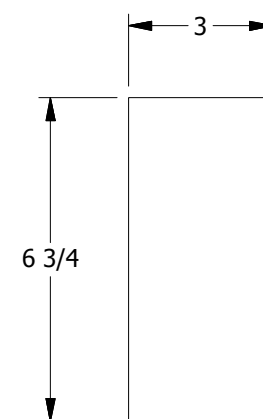

6291 Orangethorpe Ave
Buena Park, CA 90620

Ph: 800-854-5951
www.haleybros.com
info@haleybros.com

CRAFTSMAN III INTERIOR DOOR 6'8"

DIMENSION TABLE			
DOOR SIZE	"A"	"B"	"C"
1'-0" x 6'-8"	12"	4"	4"
1'-2" x 6'-8"	14"	6"	4"
1'-3" x 6'-8"	15"	6"	4 1/2"
1'-4" x 6'-8"	16"	8 1/4"	3 7/8"
1'-6" x 6'-8"	18"	10"	4"
1'-8" x 6'-8"	20"	10"	5"
1'-10" x 6'-8"	22"	10"	6"

LOCK BLOCK LOCATION
DOOR SKIN REMOVED

SECTION A-A

LOCK BLOCK
DETAIL

PANEL PROFILE : CRAFTSMAN III STICKING

LOCK BLOCK LOCATION
DOOR SKIN REMOVED

SECTION A-A

LOCK BLOCK
DETAIL

CRAFTSMAN III INTERIOR DOOR 6'8"

DIMENSION TABLE				
DOOR SIZE	"A"	"B"	"C"	"D"
2'-0" x 6'-8"	24"	5 1/4"	4 1/2"	4 1/2"
2'-2" x 6'-8"	26"	6 1/4"	4 1/2"	4 1/2"
2'-4" x 6'-8"	28"	6 1/4"	5 1/2"	4 1/2"
2'-6" x 6'-8"	30"	8 1/4"	4 1/2"	4 1/2"
2'-8" x 6'-8"	32"	8 1/4"	5 1/2"	4 1/2"
2'-10" x 6'-8"	34"	10 1/4"	4 1/2"	4 1/2"
3'-0" x 6'-8"	36"	10 1/4"	5 1/2"	4 1/2"