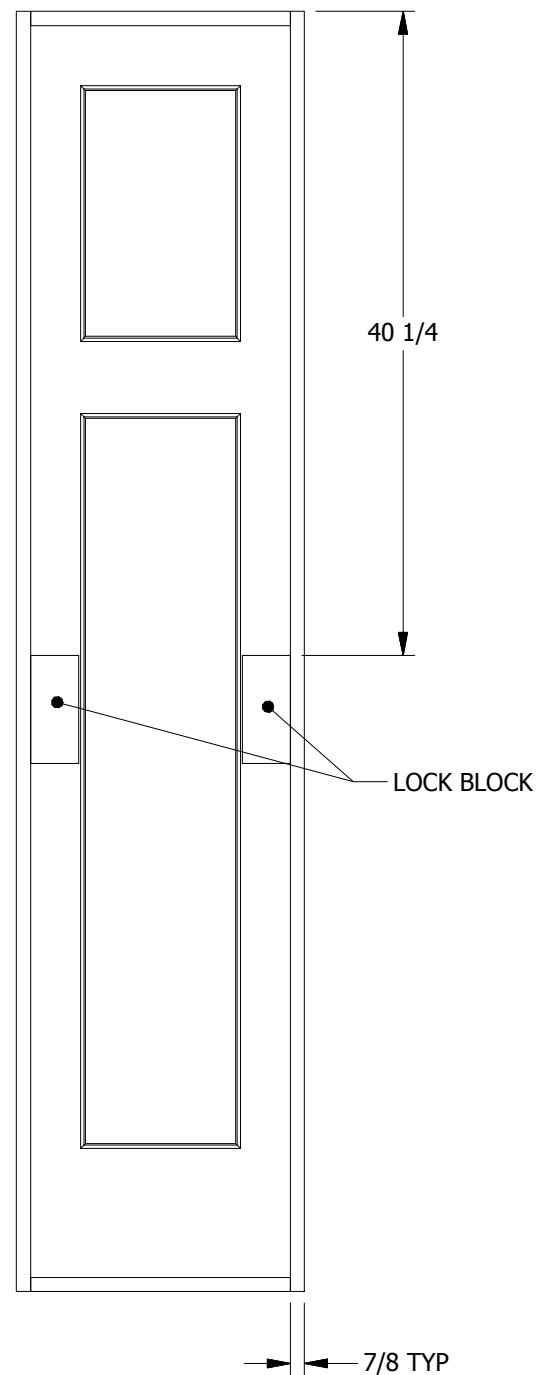

CRAFTSMAN III

A contemporary door that functions beautifully in renovated bungalows, sleek, modern homes and everything in between.

6'8" Sizes Available

1'0"	1'2"	1'3"	1'4"	1'6"	1'8"	1'10"	2'0"	2'2"	2'4"	2'6"	2'8"	2'10"	3'0"
				■	■	■	■	■	■	■	■	■	■

6291 Orangethorpe Ave
Buena Park, CA 90620

Ph: 800-854-5951
www.haleybros.com
info@haleybros.com

CRAFTSMAN III INTERIOR DOOR 6'8"

DIMENSION TABLE			
DOOR SIZE	"A"	"B"	"C"
1'-0" x 6'-8"	12"	4"	4"
1'-2" x 6'-8"	14"	6"	4"
1'-3" x 6'-8"	15"	6"	4 1/2"
1'-4" x 6'-8"	16"	8 1/4"	3 7/8"
1'-6" x 6'-8"	18"	10"	4"
1'-8" x 6'-8"	20"	10"	5"
1'-10" x 6'-8"	22"	10"	6"

LOCK BLOCK LOCATION
DOOR SKIN REMOVED

SECTION A-A

LOCK BLOCK
DETAIL

PANEL PROFILE : CRAFTSMAN III STICKING

LOCK BLOCK LOCATION
DOOR SKIN REMOVED

SECTION A-A

LOCK BLOCK
DETAIL

CRAFTSMAN III INTERIOR DOOR 6'8"

DIMENSION TABLE				
DOOR SIZE	"A"	"B"	"C"	"D"
2'-0" x 6'-8"	24"	5 1/4"	4 1/2"	4 1/2"
2'-2" x 6'-8"	26"	6 1/4"	4 1/2"	4 1/2"
2'-4" x 6'-8"	28"	6 1/4"	5 1/2"	4 1/2"
2'-6" x 6'-8"	30"	8 1/4"	4 1/2"	4 1/2"
2'-8" x 6'-8"	32"	8 1/4"	5 1/2"	4 1/2"
2'-10" x 6'-8"	34"	10 1/4"	4 1/2"	4 1/2"
3'-0" x 6'-8"	36"	10 1/4"	5 1/2"	4 1/2"