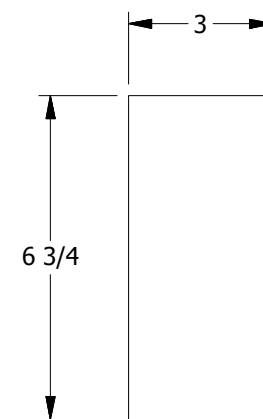

CRAFTSMAN III

A contemporary door that functions beautifully in renovated bungalows, sleek, modern homes and everything in between.

6'8" Sizes Available

1'0"	1'2"	1'3"	1'4"	1'6"	1'8"	1'10"	2'0"	2'2"	2'4"	2'6"	2'8"	2'10"	3'0"
				■	■	■	■	■	■	■	■	■	■

6291 Orangethorpe Ave
Buena Park, CA 90620

Ph: 800-854-5951
www.haleybros.com
info@haleybros.com

CRAFTSMAN III INTERIOR DOOR 6'8"

DIMENSION TABLE			
DOOR SIZE	"A"	"B"	"C"
1'-0" x 6'-8"	12"	4"	4"
1'-2" x 6'-8"	14"	6"	4"
1'-3" x 6'-8"	15"	6"	4 1/2"
1'-4" x 6'-8"	16"	8 1/4"	3 7/8"
1'-6" x 6'-8"	18"	10"	4"
1'-8" x 6'-8"	20"	10"	5"
1'-10" x 6'-8"	22"	10"	6"

LOCK BLOCK LOCATION
DOOR SKIN REMOVED

SECTION A-A

LOCK BLOCK
DETAIL

PANEL PROFILE : CRAFTSMAN III STICKING

LOCK BLOCK LOCATION
DOOR SKIN REMOVED

SECTION A-A

LOCK BLOCK
DETAIL

CRAFTSMAN III INTERIOR DOOR 6'8"

DIMENSION TABLE				
DOOR SIZE	"A"	"B"	"C"	"D"
2'-0" x 6'-8"	24"	5 1/4"	4 1/2"	4 1/2"
2'-2" x 6'-8"	26"	6 1/4"	4 1/2"	4 1/2"
2'-4" x 6'-8"	28"	6 1/4"	5 1/2"	4 1/2"
2'-6" x 6'-8"	30"	8 1/4"	4 1/2"	4 1/2"
2'-8" x 6'-8"	32"	8 1/4"	5 1/2"	4 1/2"
2'-10" x 6'-8"	34"	10 1/4"	4 1/2"	4 1/2"
3'-0" x 6'-8"	36"	10 1/4"	5 1/2"	4 1/2"