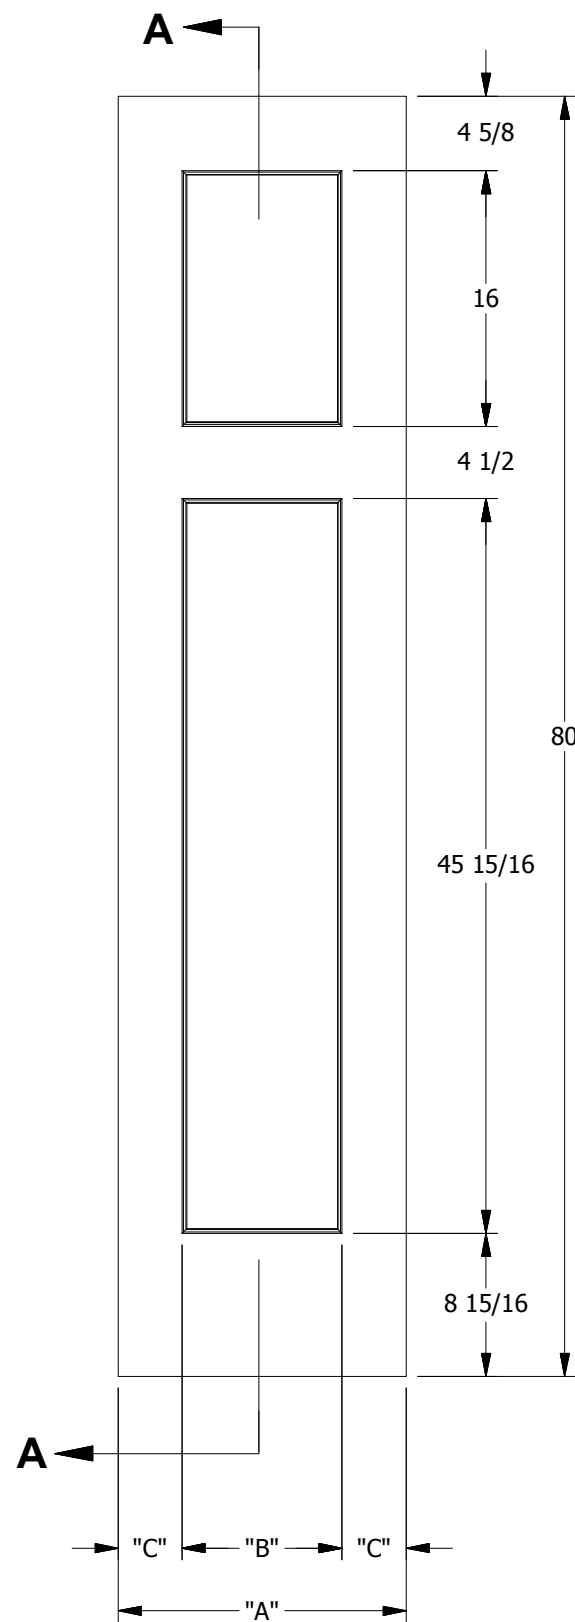

CRAFTSMAN III

A contemporary door that functions beautifully in renovated bungalows, sleek, modern homes and everything in between.

6'8" Sizes Available

1'0"	1'2"	1'3"	1'4"	1'6"	1'8"	1'10"	2'0"	2'2"	2'4"	2'6"	2'8"	2'10"	3'0"
				■	■	■	■	■	■	■	■	■	■

6291 Orangethorpe Ave
Buena Park, CA 90620

Ph: 800-854-5951
www.haleybros.com
info@haleybros.com

CRAFTSMAN III INTERIOR DOOR 6'8"

DIMENSION TABLE			
DOOR SIZE	"A"	"B"	"C"
1'-0" x 6'-8"	12"	4"	4"
1'-2" x 6'-8"	14"	6"	4"
1'-3" x 6'-8"	15"	6"	4 1/2"
1'-4" x 6'-8"	16"	8 1/4"	3 7/8"
1'-6" x 6'-8"	18"	10"	4"
1'-8" x 6'-8"	20"	10"	5"
1'-10" x 6'-8"	22"	10"	6"

LOCK BLOCK LOCATION
DOOR SKIN REMOVED

SECTION A-A

LOCK BLOCK
DETAIL

PANEL PROFILE : CRAFTSMAN III STICKING

LOCK BLOCK LOCATION
DOOR SKIN REMOVED

SECTION A-A

LOCK BLOCK
DETAIL

CRAFTSMAN III INTERIOR DOOR 6'8"

DIMENSION TABLE				
DOOR SIZE	"A"	"B"	"C"	"D"
2'-0" x 6'-8"	24"	5 1/4"	4 1/2"	4 1/2"
2'-2" x 6'-8"	26"	6 1/4"	4 1/2"	4 1/2"
2'-4" x 6'-8"	28"	6 1/4"	5 1/2"	4 1/2"
2'-6" x 6'-8"	30"	8 1/4"	4 1/2"	4 1/2"
2'-8" x 6'-8"	32"	8 1/4"	5 1/2"	4 1/2"
2'-10" x 6'-8"	34"	10 1/4"	4 1/2"	4 1/2"
3'-0" x 6'-8"	36"	10 1/4"	5 1/2"	4 1/2"