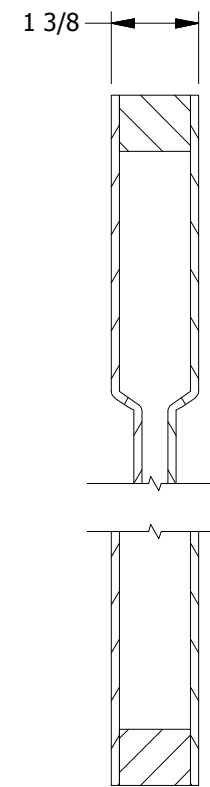

CRAFTSMAN III

A contemporary door that functions beautifully in renovated bungalows, sleek, modern homes and everything in between.

6'8" Sizes Available

1'0"	1'2"	1'3"	1'4"	1'6"	1'8"	1'10"	2'0"	2'2"	2'4"	2'6"	2'8"	2'10"	3'0"
				■	■	■	■	■	■	■	■	■	■

6291 Orangethorpe Ave
Buena Park, CA 90620

Ph: 800-854-5951
www.haleybros.com
info@haleybros.com

CRAFTSMAN III INTERIOR DOOR 6'8"

DIMENSION TABLE			
DOOR SIZE	"A"	"B"	"C"
1'-0" x 6'-8"	12"	4"	4"
1'-2" x 6'-8"	14"	6"	4"
1'-3" x 6'-8"	15"	6"	4 1/2"
1'-4" x 6'-8"	16"	8 1/4"	3 7/8"
1'-6" x 6'-8"	18"	10"	4"
1'-8" x 6'-8"	20"	10"	5"
1'-10" x 6'-8"	22"	10"	6"

LOCK BLOCK LOCATION
DOOR SKIN REMOVED

SECTION A-A

LOCK BLOCK
DETAIL

PANEL PROFILE : CRAFTSMAN III STICKING

LOCK BLOCK LOCATION
DOOR SKIN REMOVED

SECTION A-A

LOCK BLOCK
DETAIL

CRAFTSMAN III INTERIOR DOOR 6'8"

DIMENSION TABLE				
DOOR SIZE	"A"	"B"	"C"	"D"
2'-0" x 6'-8"	24"	5 1/4"	4 1/2"	4 1/2"
2'-2" x 6'-8"	26"	6 1/4"	4 1/2"	4 1/2"
2'-4" x 6'-8"	28"	6 1/4"	5 1/2"	4 1/2"
2'-6" x 6'-8"	30"	8 1/4"	4 1/2"	4 1/2"
2'-8" x 6'-8"	32"	8 1/4"	5 1/2"	4 1/2"
2'-10" x 6'-8"	34"	10 1/4"	4 1/2"	4 1/2"
3'-0" x 6'-8"	36"	10 1/4"	5 1/2"	4 1/2"