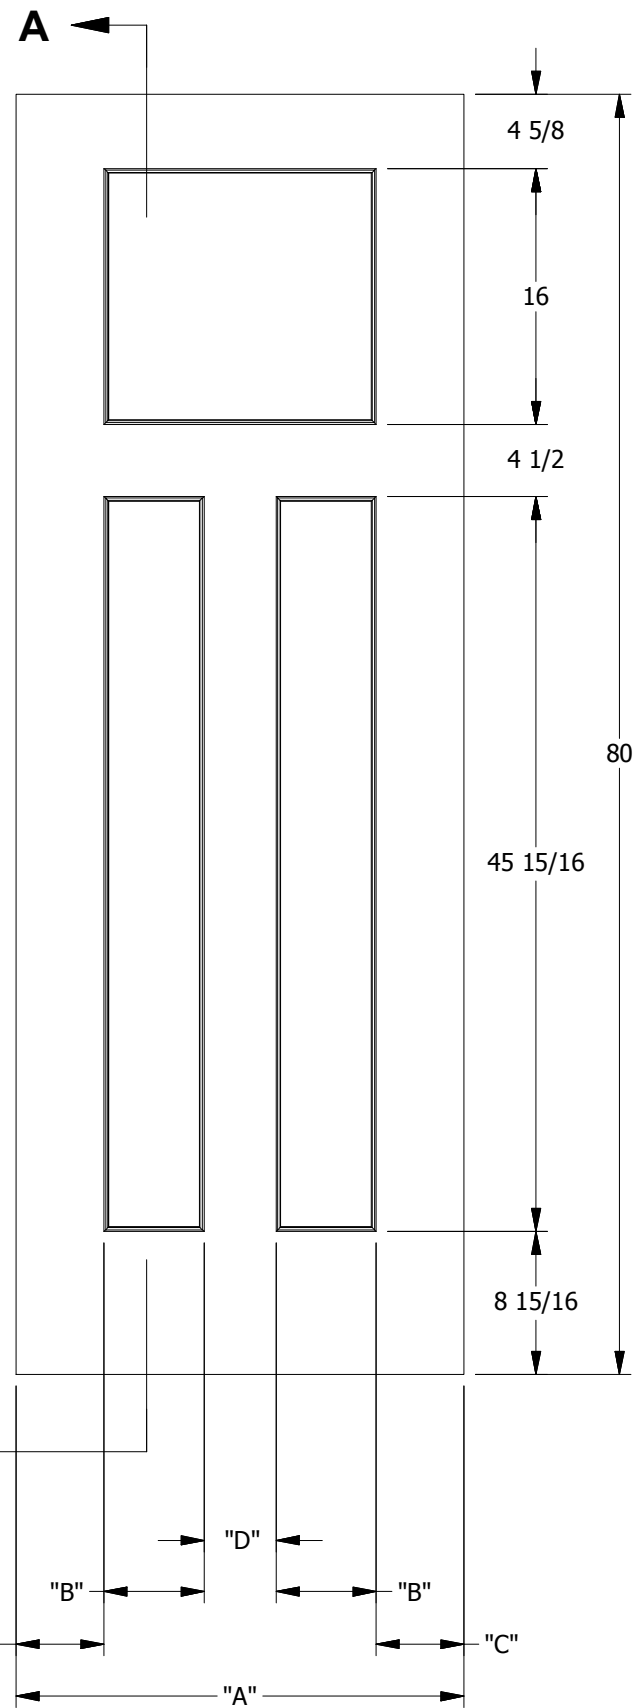

CRAFTSMAN III

A contemporary door that functions beautifully in renovated bungalows, sleek, modern homes and everything in between.

6'8" Sizes Available

1'0"	1'2"	1'3"	1'4"	1'6"	1'8"	1'10"	2'0"	2'2"	2'4"	2'6"	2'8"	2'10"	3'0"
				■	■	■	■	■	■	■	■	■	■

6291 Orangethorpe Ave
Buena Park, CA 90620

Ph: 800-854-5951
www.haleybros.com
info@haleybros.com

CRAFTSMAN III INTERIOR DOOR 6'8"

DIMENSION TABLE			
DOOR SIZE	"A"	"B"	"C"
1'-0" x 6'-8"	12"	4"	4"
1'-2" x 6'-8"	14"	6"	4"
1'-3" x 6'-8"	15"	6"	4 1/2"
1'-4" x 6'-8"	16"	8 1/4"	3 7/8"
1'-6" x 6'-8"	18"	10"	4"
1'-8" x 6'-8"	20"	10"	5"
1'-10" x 6'-8"	22"	10"	6"

LOCK BLOCK LOCATION
DOOR SKIN REMOVED

SECTION A-A

LOCK BLOCK
DETAIL

PANEL PROFILE : CRAFTSMAN III STICKING

LOCK BLOCK LOCATION
DOOR SKIN REMOVED

SECTION A-A

LOCK BLOCK
DETAIL

CRAFTSMAN III INTERIOR DOOR 6'8"

DIMENSION TABLE				
DOOR SIZE	"A"	"B"	"C"	"D"
2'-0" x 6'-8"	24"	5 1/4"	4 1/2"	4 1/2"
2'-2" x 6'-8"	26"	6 1/4"	4 1/2"	4 1/2"
2'-4" x 6'-8"	28"	6 1/4"	5 1/2"	4 1/2"
2'-6" x 6'-8"	30"	8 1/4"	4 1/2"	4 1/2"
2'-8" x 6'-8"	32"	8 1/4"	5 1/2"	4 1/2"
2'-10" x 6'-8"	34"	10 1/4"	4 1/2"	4 1/2"
3'-0" x 6'-8"	36"	10 1/4"	5 1/2"	4 1/2"