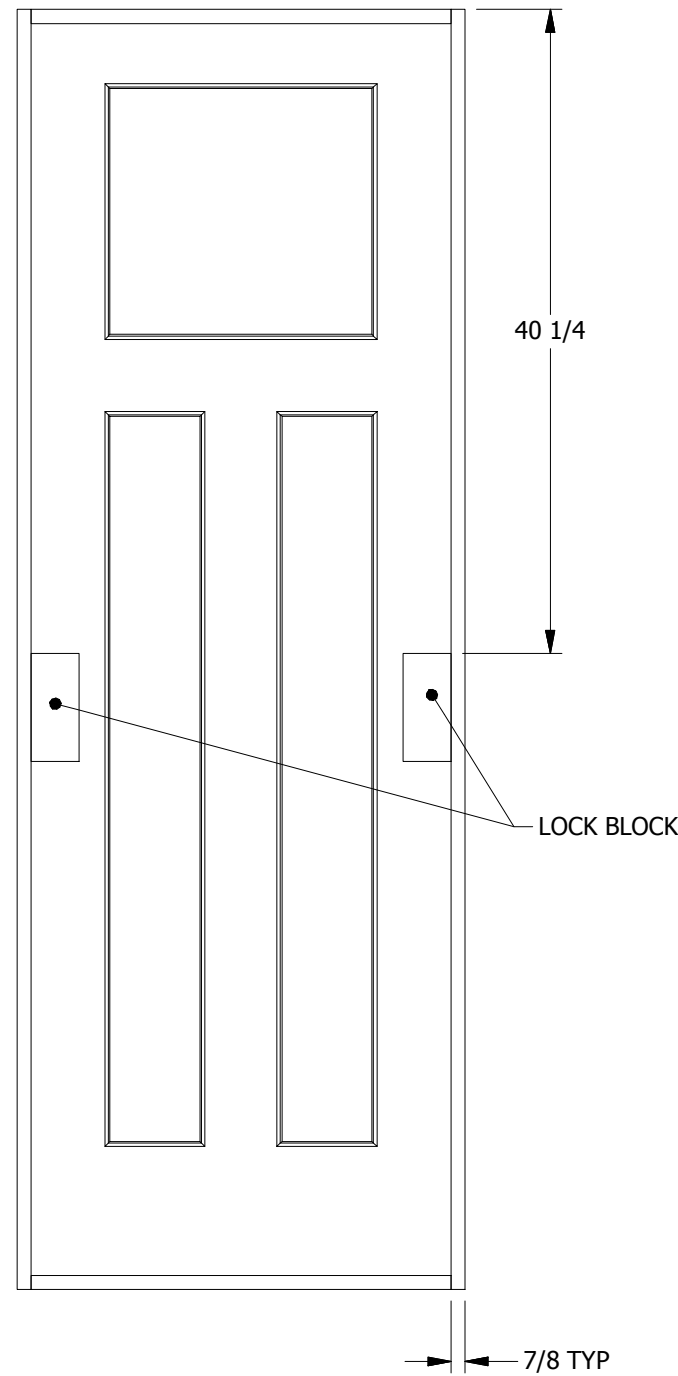

CRAFTSMAN III

A contemporary door that functions beautifully in renovated bungalows, sleek, modern homes and everything in between.

6'8" Sizes Available

1'0"	1'2"	1'3"	1'4"	1'6"	1'8"	1'10"	2'0"	2'2"	2'4"	2'6"	2'8"	2'10"	3'0"
				■	■	■	■	■	■	■	■	■	■

6291 Orangethorpe Ave
Buena Park, CA 90620

Ph: 800-854-5951
www.haleybros.com
info@haleybros.com

CRAFTSMAN III INTERIOR DOOR 6'8"

DIMENSION TABLE			
DOOR SIZE	"A"	"B"	"C"
1'-0" x 6'-8"	12"	4"	4"
1'-2" x 6'-8"	14"	6"	4"
1'-3" x 6'-8"	15"	6"	4 1/2"
1'-4" x 6'-8"	16"	8 1/4"	3 7/8"
1'-6" x 6'-8"	18"	10"	4"
1'-8" x 6'-8"	20"	10"	5"
1'-10" x 6'-8"	22"	10"	6"

LOCK BLOCK LOCATION
DOOR SKIN REMOVED

SECTION A-A

LOCK BLOCK
DETAIL

PANEL PROFILE : CRAFTSMAN III STICKING

LOCK BLOCK LOCATION
DOOR SKIN REMOVED

SECTION A-A

LOCK BLOCK
DETAIL

CRAFTSMAN III INTERIOR DOOR 6'8"

DIMENSION TABLE				
DOOR SIZE	"A"	"B"	"C"	"D"
2'-0" x 6'-8"	24"	5 1/4"	4 1/2"	4 1/2"
2'-2" x 6'-8"	26"	6 1/4"	4 1/2"	4 1/2"
2'-4" x 6'-8"	28"	6 1/4"	5 1/2"	4 1/2"
2'-6" x 6'-8"	30"	8 1/4"	4 1/2"	4 1/2"
2'-8" x 6'-8"	32"	8 1/4"	5 1/2"	4 1/2"
2'-10" x 6'-8"	34"	10 1/4"	4 1/2"	4 1/2"
3'-0" x 6'-8"	36"	10 1/4"	5 1/2"	4 1/2"