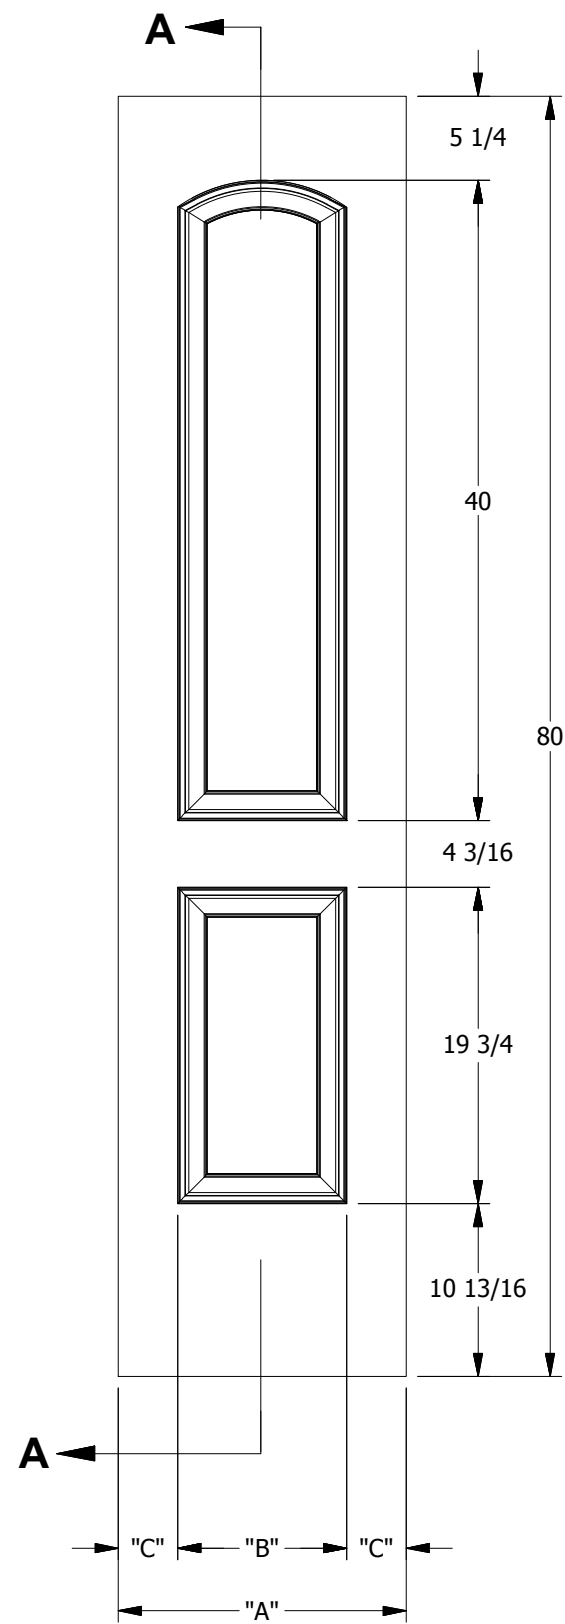

CONTINENTAL

Reminiscent of classic European architecture and lends itself well to homes that are more traditional in style.

6'8" Sizes Available

1'0"	1'2"	1'3"	1'4"	1'6"	1'8"	1'10"	2'0"	2'2"	2'4"	2'6"	2'8"	2'10"	3'0"
				■	■	■	■	■	■	■	■	■	■

Durable, Long Lasting Performance

Made from molded high-density fiberboard, Continental resists shrinking, swelling cracking and joint separation. Engineered wood designs out performs wood doors while offering *superior value*. Available in standard 6'8' passage sizes with elegant smooth finish.

LOCK BLOCK LOCATION
DOOR SKIN REMOVED

SECTION A-A

LOCK BLOCK
DETAIL

CONTINENTAL INTERIOR DOOR 6'8"

DIMENSION TABLE				
DOOR SIZE	"A"	"B"	"C"	"D"
1'-0" x 6'-8"	12"	5 9/16"	3 7/32"	2 3/8"
1'-2" x 6'-8"	14"	8 9/16"	2 23/32"	1 3/4"
1'-3" x 6'-8"	15"	8 9/16"	3 7/32"	2 1/4"
1'-4" x 6'-8"	16"	8 9/16"	3 23/32"	2 7/8"
1'-6" x 6'-8"	18"	10 9/16"	3 23/32"	2 7/8"
1'-8" x 6'-8"	20"	10 9/16"	4 23/32"	3"

PANEL PROFILE : OVOLO STICKING

LOCK BLOCK LOCATION
DOOR SKIN REMOVED

CONTINENTAL INTERIOR DOOR 6'8"

DIMENSION TABLE			
DOOR SIZE	"A"	"B"	"C"
1'-10" x 6'-8"	22"	14"	4"
2'-0" x 6'-8"	24"	14"	5"
2'-2" x 6'-8"	26"	18"	4"
2'-4" x 6'-8"	28"	18"	5"
2'-6" x 6'-8"	30"	20"	5"
2'-8" x 6'-8"	32"	21"	5 1/2"
2'-10" x 6'-8"	34"	24"	5"
3'-0" x 6'-8"	36"	24"	6"