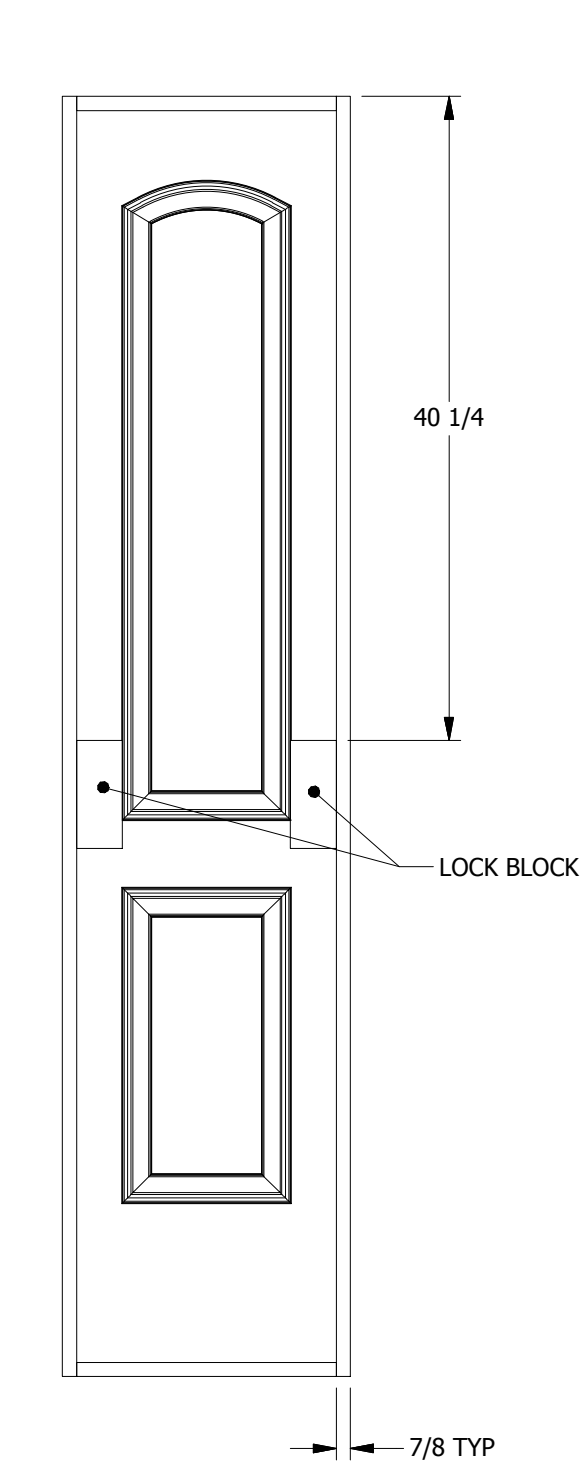

CONTINENTAL

Reminiscent of classic European architecture and lends itself well to homes that are more traditional in style.

6'8" Sizes Available

1'0"	1'2"	1'3"	1'4"	1'6"	1'8"	1'10"	2'0"	2'2"	2'4"	2'6"	2'8"	2'10"	3'0"
				■	■	■	■	■	■	■	■	■	■

LOCK BLOCK LOCATION
DOOR SKIN REMOVED

SECTION A-A

LOCK BLOCK
DETAIL

CONTINENTAL INTERIOR DOOR 6'8"

DIMENSION TABLE				
DOOR SIZE	"A"	"B"	"C"	"D"
1'-0" x 6'-8"	12"	5 9/16"	3 7/32"	2 3/8"
1'-2" x 6'-8"	14"	8 9/16"	2 23/32"	1 3/4"
1'-3" x 6'-8"	15"	8 9/16"	3 7/32"	2 1/4"
1'-4" x 6'-8"	16"	8 9/16"	3 23/32"	2 7/8"
1'-6" x 6'-8"	18"	10 9/16"	3 23/32"	2 7/8"
1'-8" x 6'-8"	20"	10 9/16"	4 23/32"	3"

PANEL PROFILE : OVOLO STICKING

LOCK BLOCK LOCATION
DOOR SKIN REMOVED

CONTINENTAL INTERIOR DOOR 6'8"

DIMENSION TABLE			
DOOR SIZE	"A"	"B"	"C"
1'-10" x 6'-8"	22"	14"	4"
2'-0" x 6'-8"	24"	14"	5"
2'-2" x 6'-8"	26"	18"	4"
2'-4" x 6'-8"	28"	18"	5"
2'-6" x 6'-8"	30"	20"	5"
2'-8" x 6'-8"	32"	21"	5 1/2"
2'-10" x 6'-8"	34"	24"	5"
3'-0" x 6'-8"	36"	24"	6"