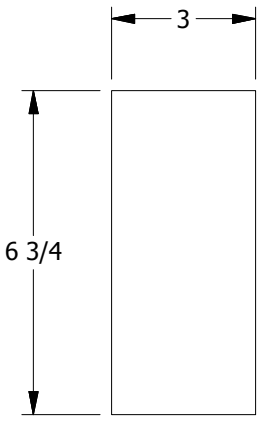

LOCK BLOCK LOCATION
DOOR SKIN REMOVED

SECTION A-A

LOCK BLOCK
DETAIL

CONTINENTAL INTERIOR DOOR 6'8"

DIMENSION TABLE				
DOOR SIZE	"A"	"B"	"C"	"D"
1'-0" x 6'-8"	12"	5 9/16"	3 7/32"	2 3/8"
1'-2" x 6'-8"	14"	8 9/16"	2 23/32"	1 3/4"
1'-3" x 6'-8"	15"	8 9/16"	3 7/32"	2 1/4"
1'-4" x 6'-8"	16"	8 9/16"	3 23/32"	2 7/8"
1'-6" x 6'-8"	18"	10 9/16"	3 23/32"	2 7/8"
1'-8" x 6'-8"	20"	10 9/16"	4 23/32"	3"

PANEL PROFILE : OVOLO STICKING

LOCK BLOCK LOCATION
DOOR SKIN REMOVED

CONTINENTAL INTERIOR DOOR 6'8"

DIMENSION TABLE			
DOOR SIZE	"A"	"B"	"C"
1'-10" x 6'-8"	22"	14"	4"
2'-0" x 6'-8"	24"	14"	5"
2'-2" x 6'-8"	26"	18"	4"
2'-4" x 6'-8"	28"	18"	5"
2'-6" x 6'-8"	30"	20"	5"
2'-8" x 6'-8"	32"	21"	5 1/2"
2'-10" x 6'-8"	34"	24"	5"
3'-0" x 6'-8"	36"	24"	6"

SECTION A-A

LOCK BLOCK
DETAIL

PANEL PROFILE : OVOLO STICKING