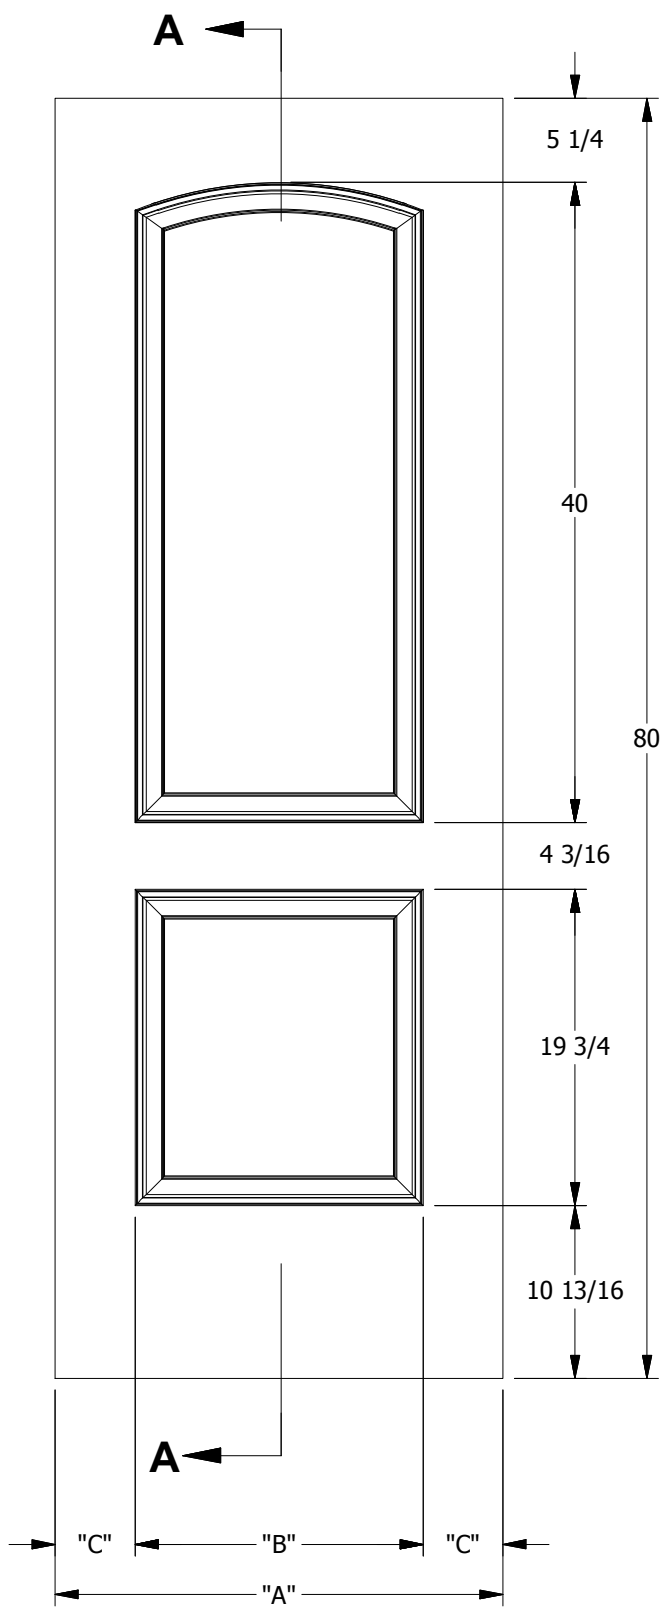

LOCK BLOCK LOCATION
DOOR SKIN REMOVED

SECTION A-A

LOCK BLOCK
DETAIL

CONTINENTAL INTERIOR DOOR 6'8"

DIMENSION TABLE				
DOOR SIZE	"A"	"B"	"C"	"D"
1'-0" x 6'-8"	12"	5 9/16"	3 7/32"	2 3/8"
1'-2" x 6'-8"	14"	8 9/16"	2 23/32"	1 3/4"
1'-3" x 6'-8"	15"	8 9/16"	3 7/32"	2 1/4"
1'-4" x 6'-8"	16"	8 9/16"	3 23/32"	2 7/8"
1'-6" x 6'-8"	18"	10 9/16"	3 23/32"	2 7/8"
1'-8" x 6'-8"	20"	10 9/16"	4 23/32"	3"

PANEL PROFILE : OVOLO STICKING

LOCK BLOCK LOCATION
DOOR SKIN REMOVED

CONTINENTAL INTERIOR DOOR 6'8"

DIMENSION TABLE			
DOOR SIZE	"A"	"B"	"C"
1'-10" x 6'-8"	22"	14"	4"
2'-0" x 6'-8"	24"	14"	5"
2'-2" x 6'-8"	26"	18"	4"
2'-4" x 6'-8"	28"	18"	5"
2'-6" x 6'-8"	30"	20"	5"
2'-8" x 6'-8"	32"	21"	5 1/2"
2'-10" x 6'-8"	34"	24"	5"
3'-0" x 6'-8"	36"	24"	6"