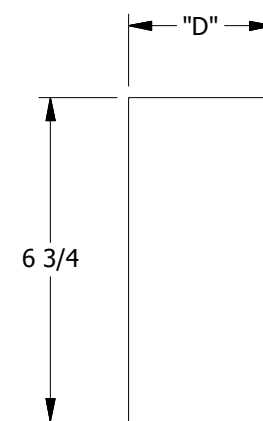

LOCK BLOCK LOCATION
DOOR SKIN REMOVED

SECTION A-A

LOCK BLOCK
DETAIL

CONTINENTAL INTERIOR DOOR 6'8"

DIMENSION TABLE				
DOOR SIZE	"A"	"B"	"C"	"D"
1'-0" x 6'-8"	12"	5 9/16"	3 7/32"	2 3/8"
1'-2" x 6'-8"	14"	8 9/16"	2 23/32"	1 3/4"
1'-3" x 6'-8"	15"	8 9/16"	3 7/32"	2 1/4"
1'-4" x 6'-8"	16"	8 9/16"	3 23/32"	2 7/8"
1'-6" x 6'-8"	18"	10 9/16"	3 23/32"	2 7/8"
1'-8" x 6'-8"	20"	10 9/16"	4 23/32"	3"

PANEL PROFILE : OVOLO STICKING

LOCK BLOCK LOCATION
DOOR SKIN REMOVED

CONTINENTAL INTERIOR DOOR 6'8"

DIMENSION TABLE			
DOOR SIZE	"A"	"B"	"C"
1'-10" x 6'-8"	22"	14"	4"
2'-0" x 6'-8"	24"	14"	5"
2'-2" x 6'-8"	26"	18"	4"
2'-4" x 6'-8"	28"	18"	5"
2'-6" x 6'-8"	30"	20"	5"
2'-8" x 6'-8"	32"	21"	5 1/2"
2'-10" x 6'-8"	34"	24"	5"
3'-0" x 6'-8"	36"	24"	6"