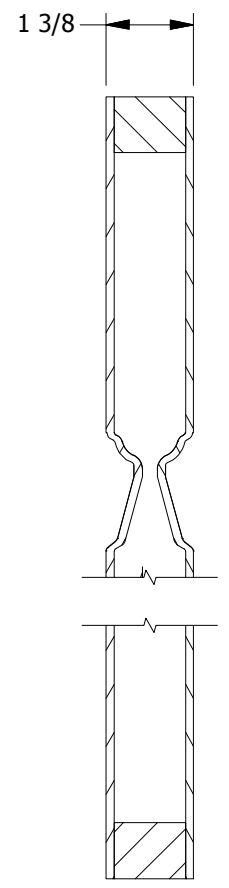

CONTINENTAL

Reminiscent of classic European architecture and lends itself well to homes that are more traditional in style.

6'8" Sizes Available

1'0"	1'2"	1'3"	1'4"	1'6"	1'8"	1'10"	2'0"	2'2"	2'4"	2'6"	2'8"	2'10"	3'0"
				■	■	■	■	■	■	■	■	■	■

Durable, Long Lasting Performance

Made from molded high-density fiberboard, Continental resists shrinking, swelling cracking and joint separation. Engineered wood designs out performs wood doors while offering *superior value*. Available in standard 6'8' passage sizes with elegant smooth finish.

LOCK BLOCK LOCATION
DOOR SKIN REMOVED

SECTION A-A

LOCK BLOCK
DETAIL

CONTINENTAL INTERIOR DOOR 6'8"

DIMENSION TABLE				
DOOR SIZE	"A"	"B"	"C"	"D"
1'-0" x 6'-8"	12"	5 9/16"	3 7/32"	2 3/8"
1'-2" x 6'-8"	14"	8 9/16"	2 23/32"	1 3/4"
1'-3" x 6'-8"	15"	8 9/16"	3 7/32"	2 1/4"
1'-4" x 6'-8"	16"	8 9/16"	3 23/32"	2 7/8"
1'-6" x 6'-8"	18"	10 9/16"	3 23/32"	2 7/8"
1'-8" x 6'-8"	20"	10 9/16"	4 23/32"	3"

PANEL PROFILE : OVOLO STICKING

LOCK BLOCK LOCATION
DOOR SKIN REMOVED

CONTINENTAL INTERIOR DOOR 6'8"

DIMENSION TABLE			
DOOR SIZE	"A"	"B"	"C"
1'-10" x 6'-8"	22"	14"	4"
2'-0" x 6'-8"	24"	14"	5"
2'-2" x 6'-8"	26"	18"	4"
2'-4" x 6'-8"	28"	18"	5"
2'-6" x 6'-8"	30"	20"	5"
2'-8" x 6'-8"	32"	21"	5 1/2"
2'-10" x 6'-8"	34"	24"	5"
3'-0" x 6'-8"	36"	24"	6"