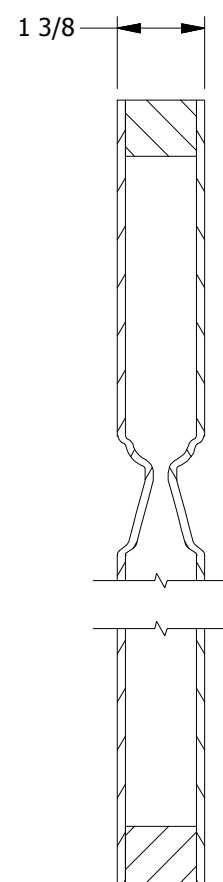

CONTINENTAL

Reminiscent of classic European architecture and lends itself well to homes that are more traditional in style.

6'8" Sizes Available

1'0"	1'2"	1'3"	1'4"	1'6"	1'8"	1'10"	2'0"	2'2"	2'4"	2'6"	2'8"	2'10"	3'0"
				■	■	■	■	■	■	■	■	■	■

Durable, Long Lasting Performance

Made from molded high-density fiberboard, Continental resists shrinking, swelling cracking and joint separation. Engineered wood designs out performs wood doors while offering *superior value*. Available in standard 6'8' passage sizes with elegant smooth finish.

LOCK BLOCK LOCATION
DOOR SKIN REMOVED

SECTION A-A

LOCK BLOCK
DETAIL

CONTINENTAL INTERIOR DOOR 6'8"

DIMENSION TABLE				
DOOR SIZE	"A"	"B"	"C"	"D"
1'-0" x 6'-8"	12"	5 9/16"	3 7/32"	2 3/8"
1'-2" x 6'-8"	14"	8 9/16"	2 23/32"	1 3/4"
1'-3" x 6'-8"	15"	8 9/16"	3 7/32"	2 1/4"
1'-4" x 6'-8"	16"	8 9/16"	3 23/32"	2 7/8"
1'-6" x 6'-8"	18"	10 9/16"	3 23/32"	2 7/8"
1'-8" x 6'-8"	20"	10 9/16"	4 23/32"	3"

PANEL PROFILE : OVOLO STICKING

LOCK BLOCK LOCATION
DOOR SKIN REMOVED

CONTINENTAL INTERIOR DOOR 6'8"

DIMENSION TABLE			
DOOR SIZE	"A"	"B"	"C"
1'-10" x 6'-8"	22"	14"	4"
2'-0" x 6'-8"	24"	14"	5"
2'-2" x 6'-8"	26"	18"	4"
2'-4" x 6'-8"	28"	18"	5"
2'-6" x 6'-8"	30"	20"	5"
2'-8" x 6'-8"	32"	21"	5 1/2"
2'-10" x 6'-8"	34"	24"	5"
3'-0" x 6'-8"	36"	24"	6"