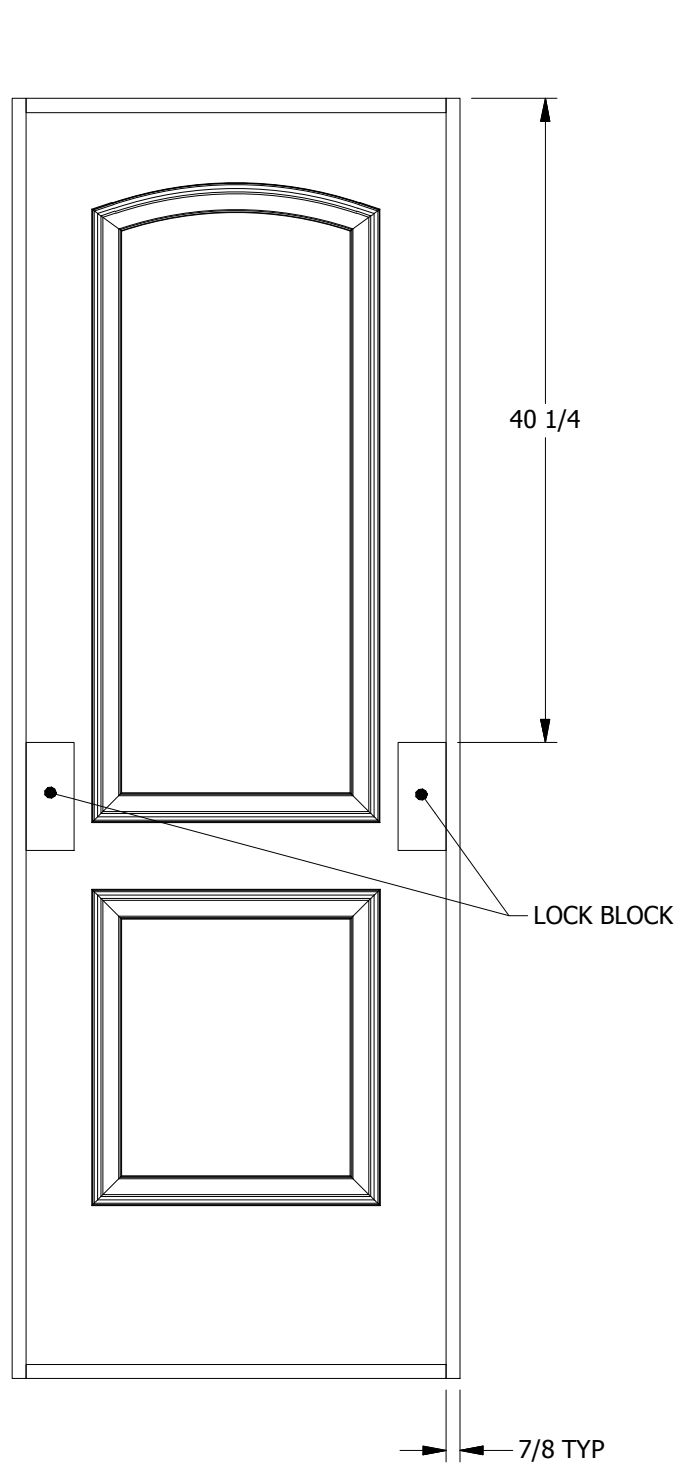

LOCK BLOCK LOCATION
DOOR SKIN REMOVED

SECTION A-A

LOCK BLOCK
DETAIL

CONTINENTAL INTERIOR DOOR 6'8"

DIMENSION TABLE				
DOOR SIZE	"A"	"B"	"C"	"D"
1'-0" x 6'-8"	12"	5 9/16"	3 7/32"	2 3/8"
1'-2" x 6'-8"	14"	8 9/16"	2 23/32"	1 3/4"
1'-3" x 6'-8"	15"	8 9/16"	3 7/32"	2 1/4"
1'-4" x 6'-8"	16"	8 9/16"	3 23/32"	2 7/8"
1'-6" x 6'-8"	18"	10 9/16"	3 23/32"	2 7/8"
1'-8" x 6'-8"	20"	10 9/16"	4 23/32"	3"

PANEL PROFILE : OVOLO STICKING

LOCK BLOCK LOCATION
DOOR SKIN REMOVED

CONTINENTAL INTERIOR DOOR 6'8"

DIMENSION TABLE			
DOOR SIZE	"A"	"B"	"C"
1'-10" x 6'-8"	22"	14"	4"
2'-0" x 6'-8"	24"	14"	5"
2'-2" x 6'-8"	26"	18"	4"
2'-4" x 6'-8"	28"	18"	5"
2'-6" x 6'-8"	30"	20"	5"
2'-8" x 6'-8"	32"	21"	5 1/2"
2'-10" x 6'-8"	34"	24"	5"
3'-0" x 6'-8"	36"	24"	6"