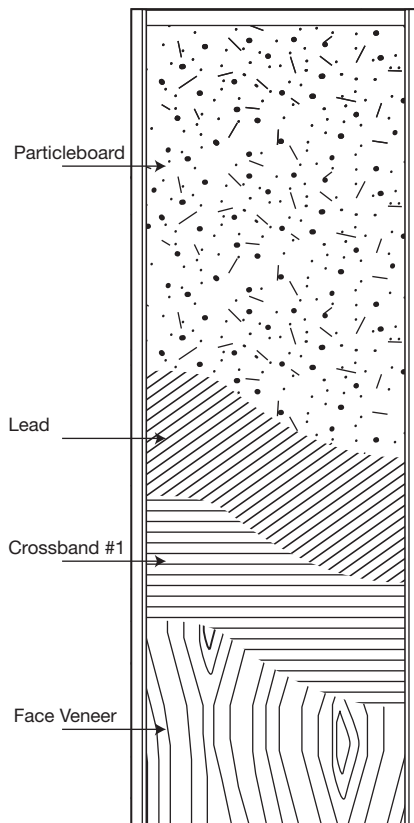

## ARCHITECTURAL 5-PLY LEAD-LINED X-RAY DOOR

BONDED TO CORE - GRADE A HARDWOOD VENEER - HDF PLASTIC LAMINATE - HARDBOARD

Haley's Architectural Lead-Lined X-Ray doors are designed for hospitals, research laboratories, and areas where radiation protection is required. In order to maintain balance, lead will be applied to one or both sides of the core material depending on shielding requirements from 1/32" (2 lbs.) up to 3/32" (6 lbs.)

\*Stile and rail frame dimensions may vary due to machining specifications.

### PRODUCT FEATURES AND SPECIFICATIONS

**Maximum Size:** 4' 0" X 8' 0"

**Thickness:** 1 3/4"

**Core:** Particleboard

**Lead Thickness:** 1/32" (2 lbs. per sq. ft.) 1/16" (4 lbs. per sq. ft.) and 3/32" (6 lbs per sq. ft.)

**Adhesives:** Type-I Interior

**Lites and Louvers:** Leaded louvers or X-Ray glass may be installed. Lights may be installed with leaded metal frame . 1/4" X-Ray glass shields to the equivalent of 1/16" (#4) lead.