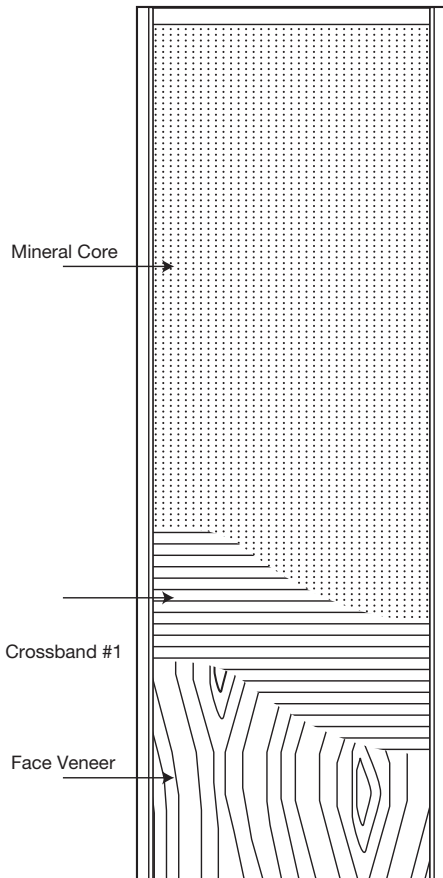

ARCHITECTURAL 5-PLY MINERAL CORE DOOR 60-MINUTE FIRE RATED

BONDED TO CORE - POSITIVE PRESSURE CATEGORY A - HARDWOOD VENEER OR PLASTIC LAMINATE - GRADE A

Provides 60-minute fire protection and are intended for use where a 60 minute barrier is required. Listed by Warnock Hersey International (W.H.I.)

PRODUCT FEATURES AND SPECIFICATIONS

Maximum Size: 4' 0" X 9' 0"; Regular pair 8' 0" X 8' 0" and Double Egress pair 8' 0" X 8' 0"; Concealed intumescent are required in both stiles and top rail. Sizes may be restricted by specified hardware.

Thickness: 1 3/4"

Core: Mineral core.

Stiles*: Latch and hinge stiles 1" Georgia Pacific firestop.

Rails*: 1 1/2" top rail and 1" bottom rail Georgia Pacific firestop.

Faces: All commercially available Premium Grade 5-Ply hardwood species; high density fiberboard (HDF) and high pressure decorative laminates (HPDL.)

Adhesives: Type-II interior.

Lites and Louvers: May not be installed less than 6" from any door edge; viewers up to 1" may be installed; 36" X 54" visible glass largest lite allowed. Larger lite sizes allowed when using special fire glazing material.